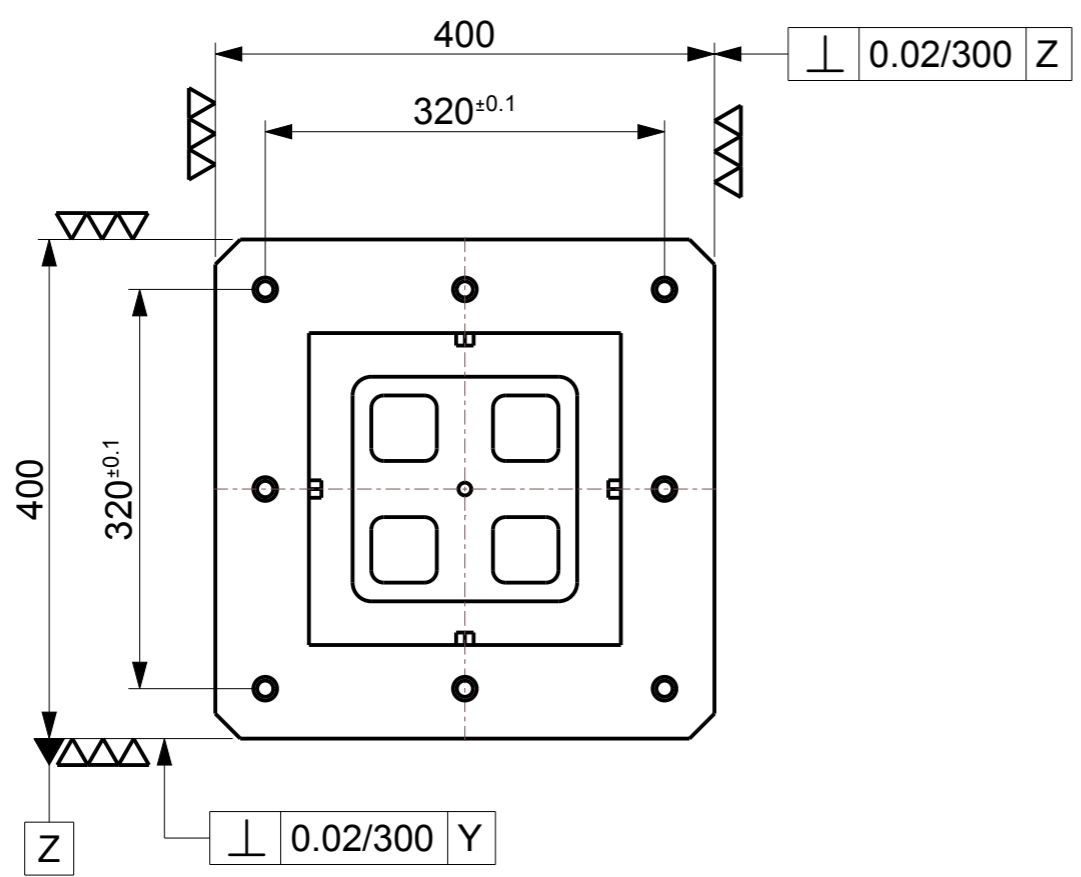

B-B

SQUARE CLAMPING COLUMN - T SLOT

Art.No. FG/WH/TOMB/SQTSLNP001

Model No. TST/SQ/250-14