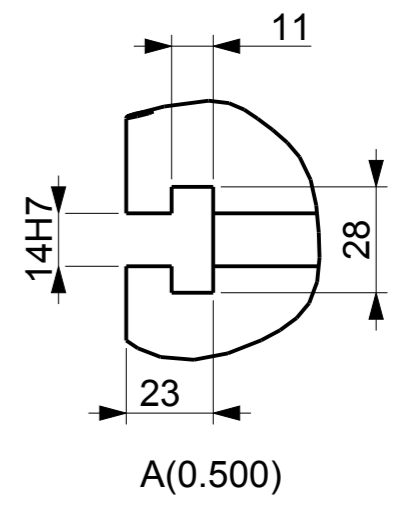

B-B

SQUARE CLAMPING COLUMN - T SLOT

Art.No. FG/WH/TOMB/SQTSLNP001

Model No. TST/SQ/250-14