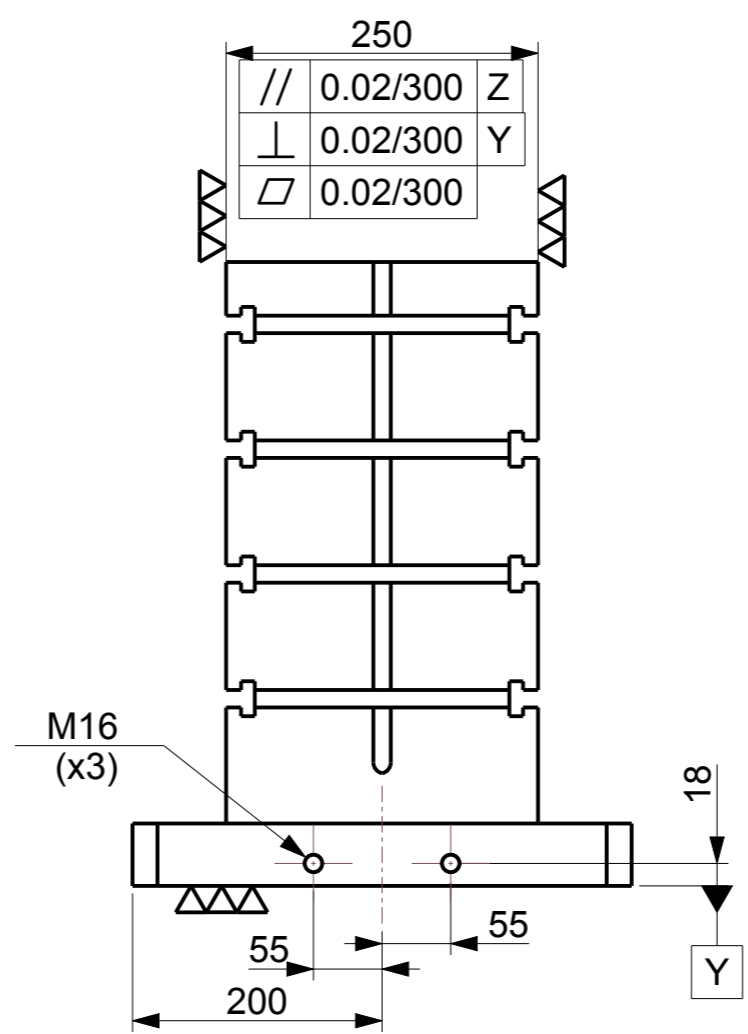

B-B

SQUARE CLAMPING COLUMN - T SLOT

Art.No. FG/WH/TOMB/SQTSLNP001

Model No. TST/SQ/250-14