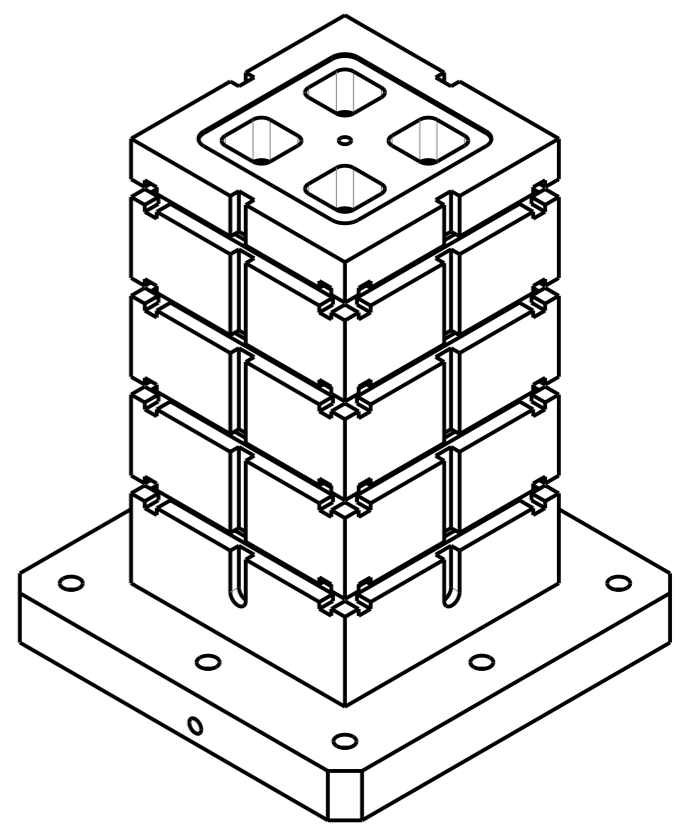

B-B

**SQUARE BASE PLATE T-SLOT**

Art.No. FG/WH/TOMB/SQT18NP001

Model No. TST/SQ/250-18