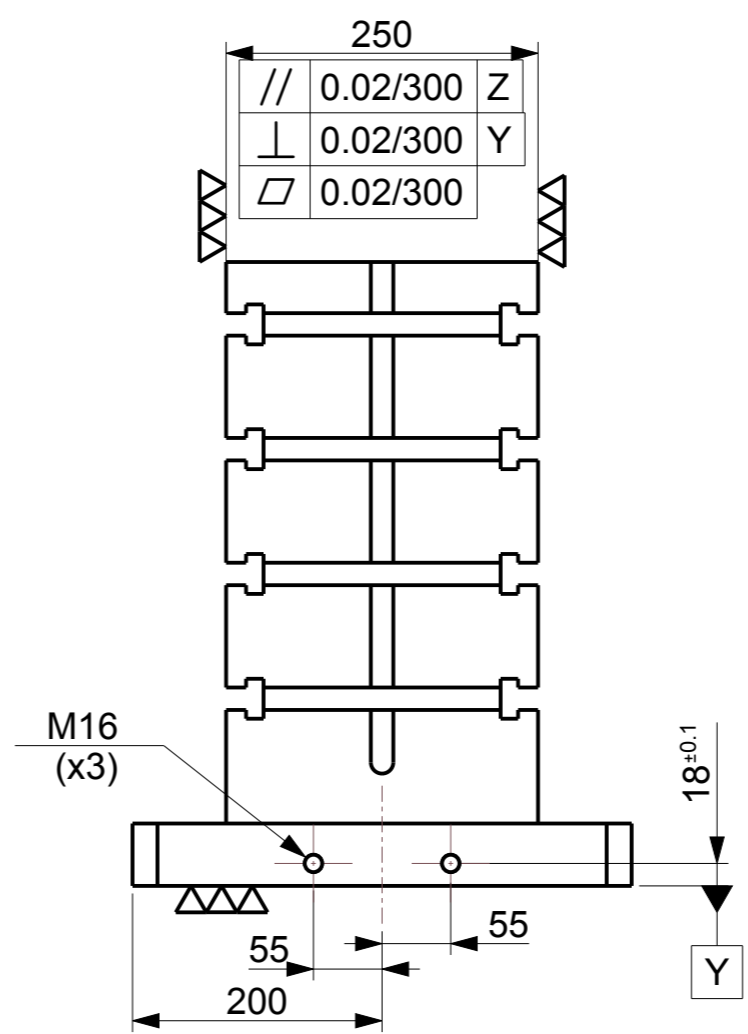

B-B

**SQUARE BASE PLATE T-SLOT**

Art.No. FG/WH/TOMB/SQT18NP001

Model No. TST/SQ/250-18