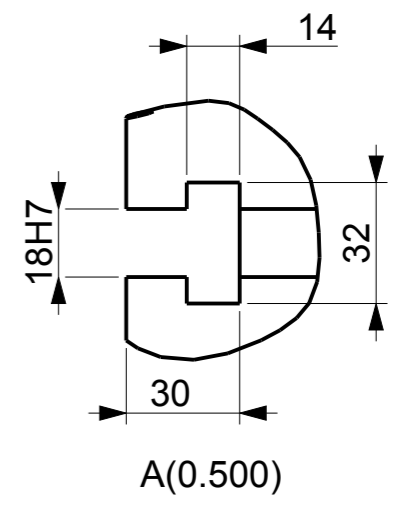

B-B

**SQUARE BASE PLATE T-SLOT**

Art.No. FG/WH/TOMB/SQT18NP001

Model No. TST/SQ/250-18