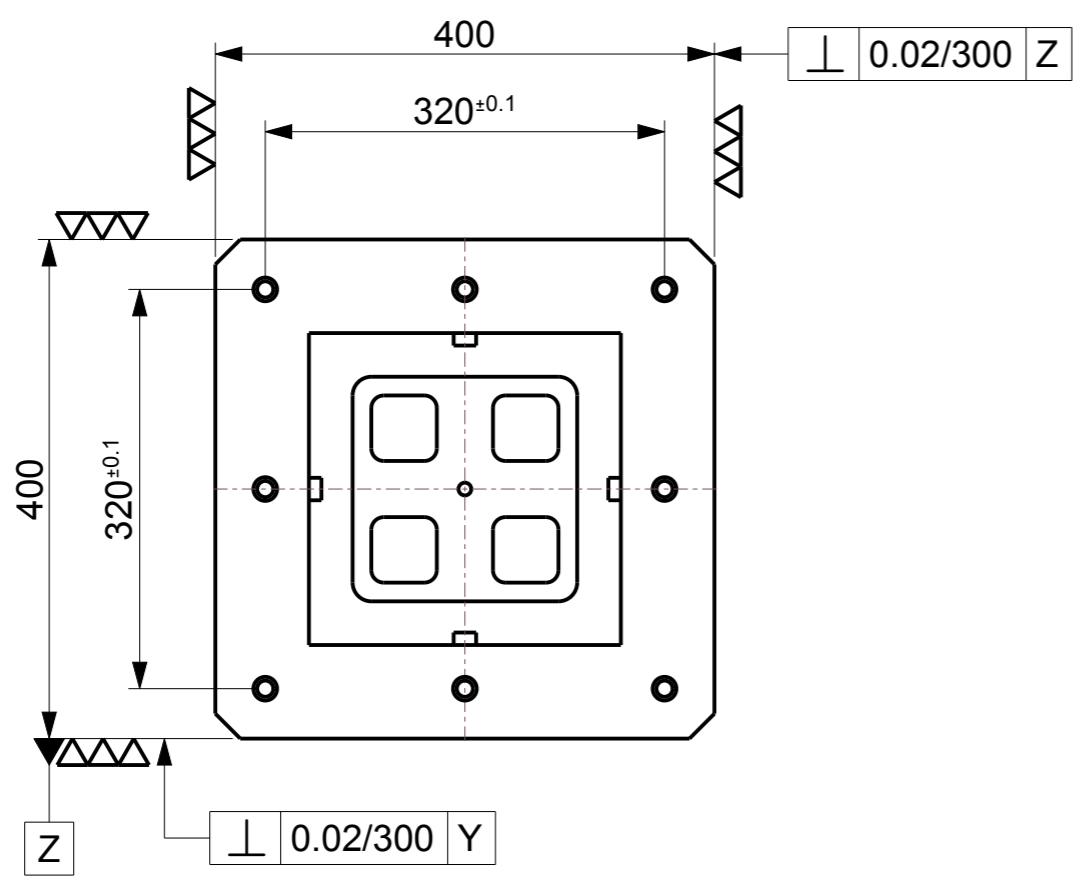

B-B

**SQUARE BASE PLATE T-SLOT**

Art.No. FG/WH/TOMB/SQT18NP001

Model No. TST/SQ/250-18