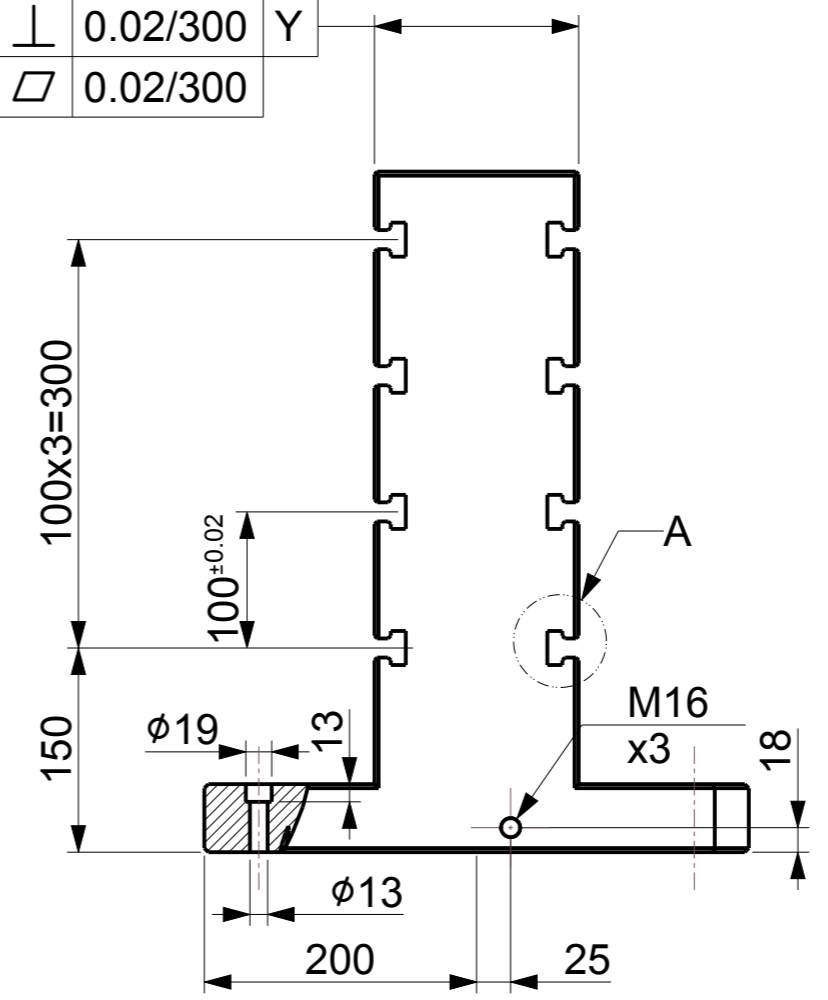

//	0.02/300	Z
⊥	0.02/300	Y
▧	0.02/300	

**DOUBLE SIDED CLAMPING COLUMN - T SLOT**

Art.No. FG/WH/TOMB/RCTSLNP001

Model No. TST/RT/150400-14