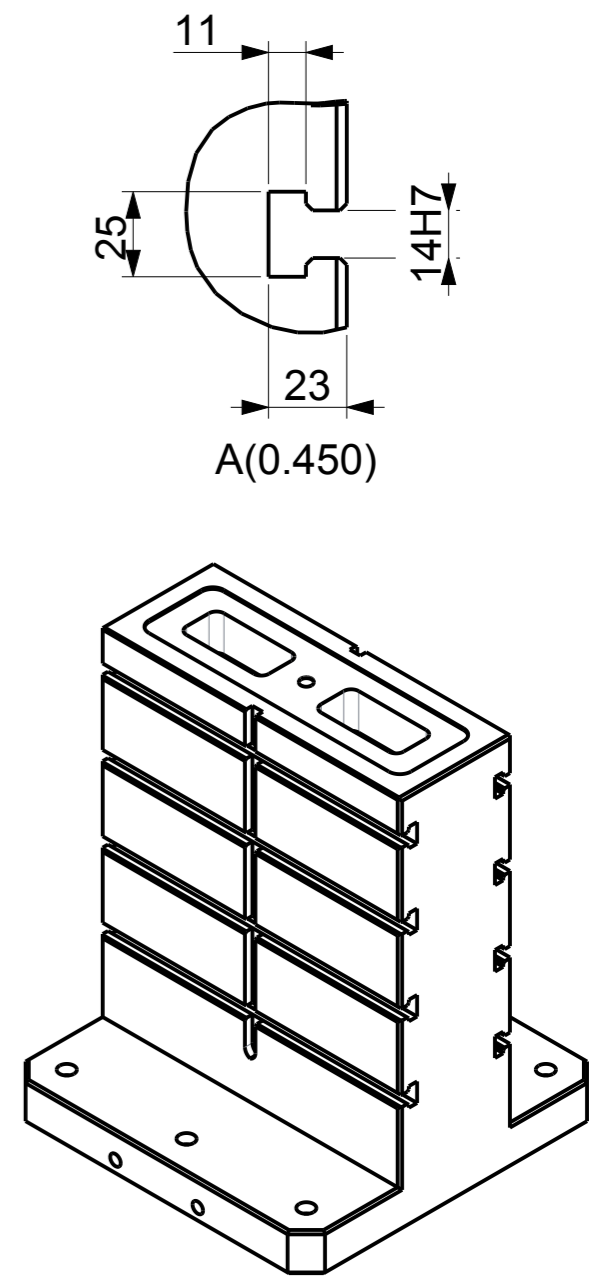

//	0.02/300	Z
⊥	0.02/300	Y
▧	0.02/300	

**DOUBLE SIDED CLAMPING COLUMN - T SLOT**

Art.No. FG/WH/TOMB/RCTSLNP001

Model No. TST/RT/150400-14