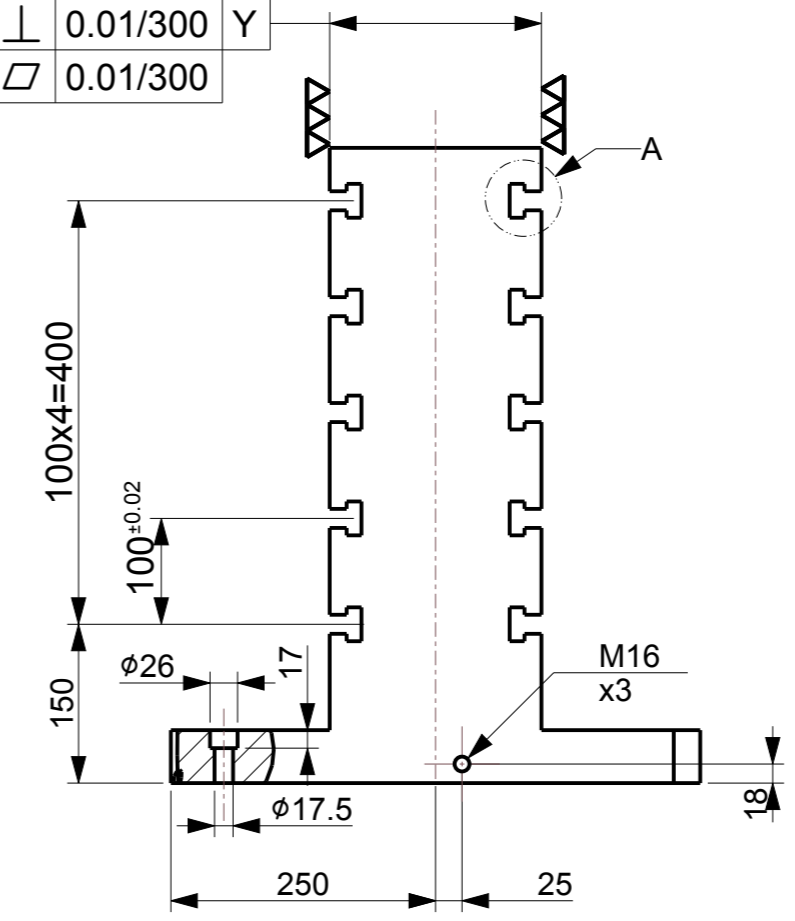

//	0.01/300	Z
⊥	0.01/300	Y
▧	0.01/300	

**DOUBLE SIDED CLAMPING COLUMN -T SLOT**

Art.No. FG/WH/TOMB/RCT18NP003

Model No. TST/RT/200500-18