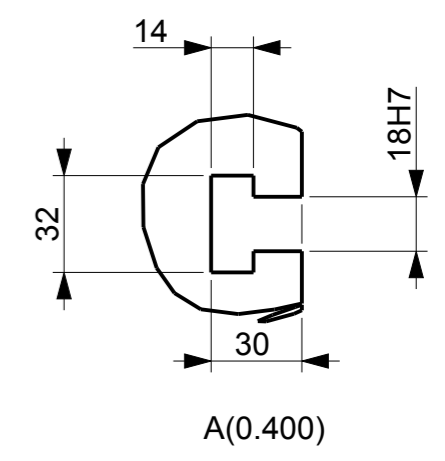

//	0.01/300	Z
⊥	0.01/300	Y
▧	0.01/300	

**DOUBLE SIDED CLAMPING COLUMN -T SLOT**

Art.No. FG/WH/TOMB/RCT18NP003

Model No. TST/RT/200500-18