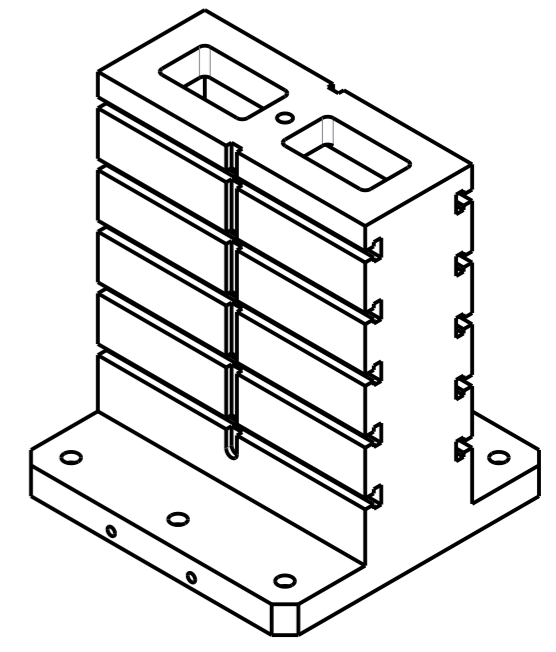

//	0.01/300	Z
⊥	0.01/300	Y
▧	0.01/300	

**DOUBLE SIDED CLAMPING COLUMN -T SLOT**

Art.No. FG/WH/TOMB/RCT18NP003

Model No. TST/RT/200500-18