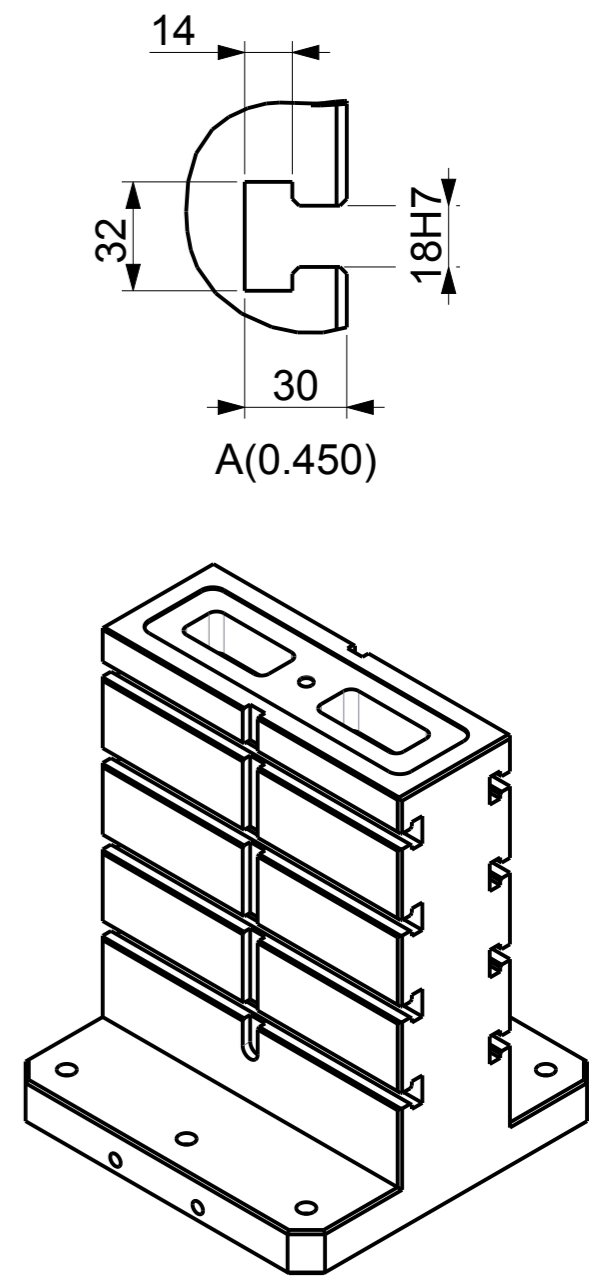

//	0.02/300	Z
⊥	0.02/300	Y
▧	0.02/300	

## DOUBLE SIDED CLAMPING COLUMN - T SLOT

Art.No. FG/WH/TOMB/RCT18NP001

Model No. TST/RT/150400-18