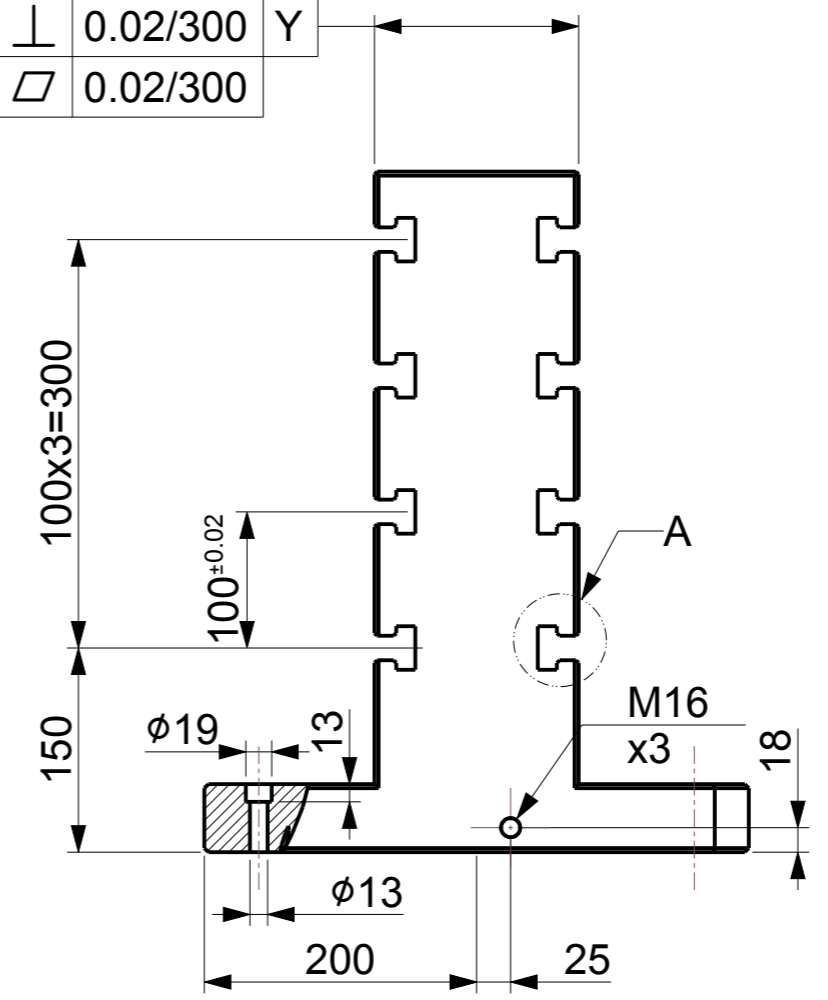

//	0.02/300	Z
⊥	0.02/300	Y
▧	0.02/300	

## DOUBLE SIDED CLAMPING COLUMN - T SLOT

Art.No. FG/WH/TOMB/RCT18NP001

Model No. TST/RT/150400-18