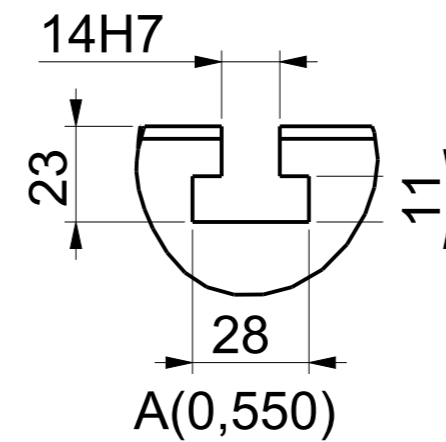

SECTION A-A

SQUARE BASE PLATE T- SLOT

Art. No. FG/WH/BASPL/SQTSLNP003

Model. No. BPT/SQ/630-14