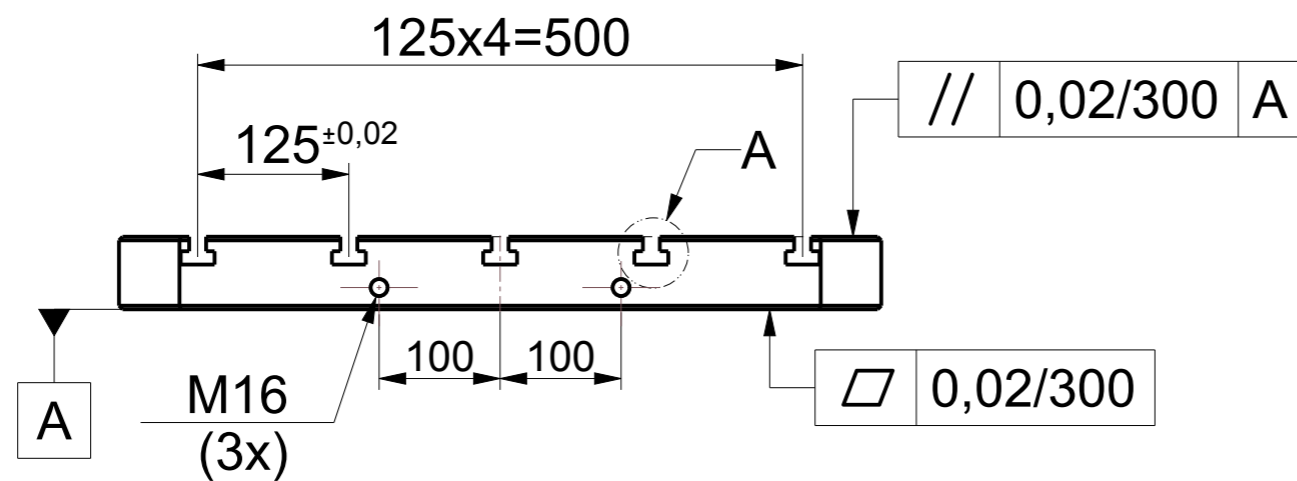

SECTION A-A

SQUARE BASE PLATE T- SLOT

Art. No. FG/WH/BASPL/SQTSLNP003

Model. No. BPT/SQ/630-14