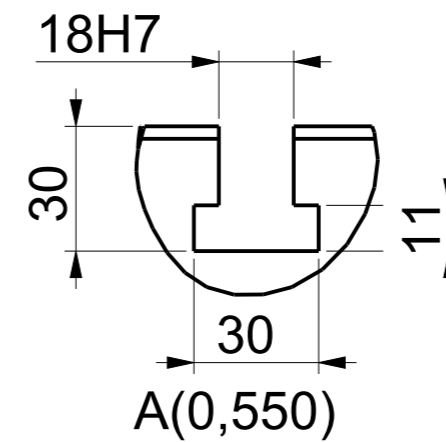

SECTION A-A

SQUARE BASE PLATE T- SLOT

Art. No. FG/WH/BASPL/SQT18NP003

Model. No. BPT/SQ/630-18