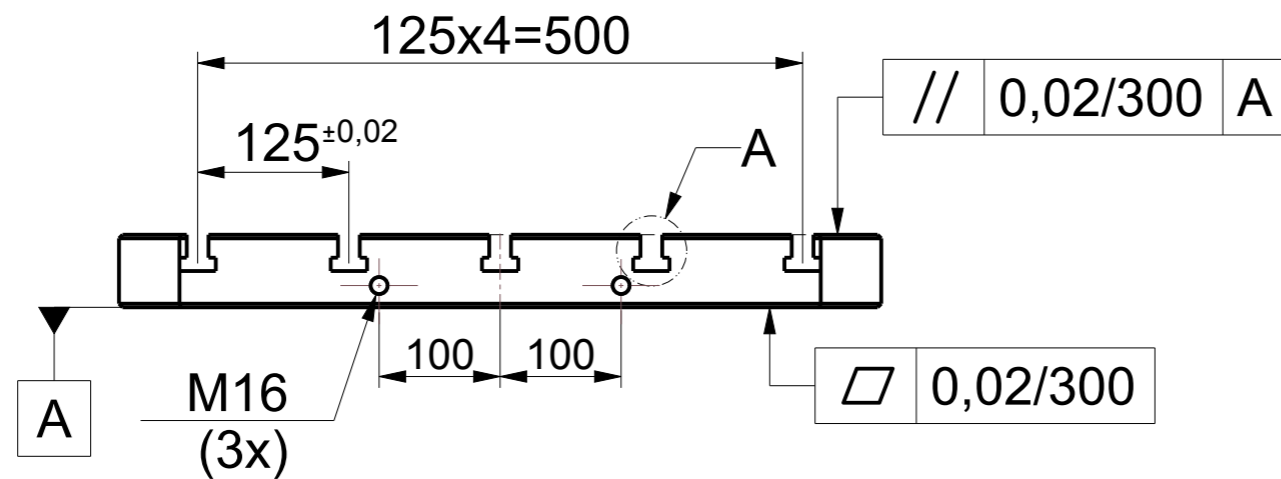

SECTION A-A

SQUARE BASE PLATE T- SLOT

Art. No. FG/WH/BASPL/SQT18NP003

Model. No. BPT/SQ/630-18