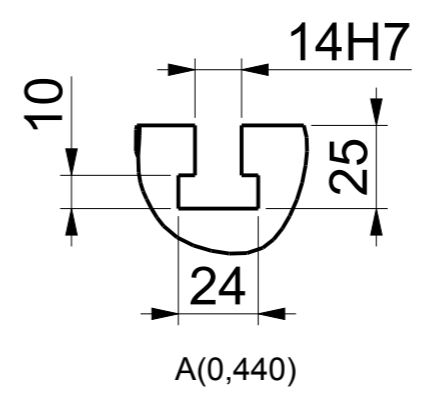

SECTION B-B

**RECTANGULAR BASE PLATE T-SLOT**  
 Art. No. FG/WH/BASPL/RCTSLNP002  
 Model. No. BPT/RT/500600-14