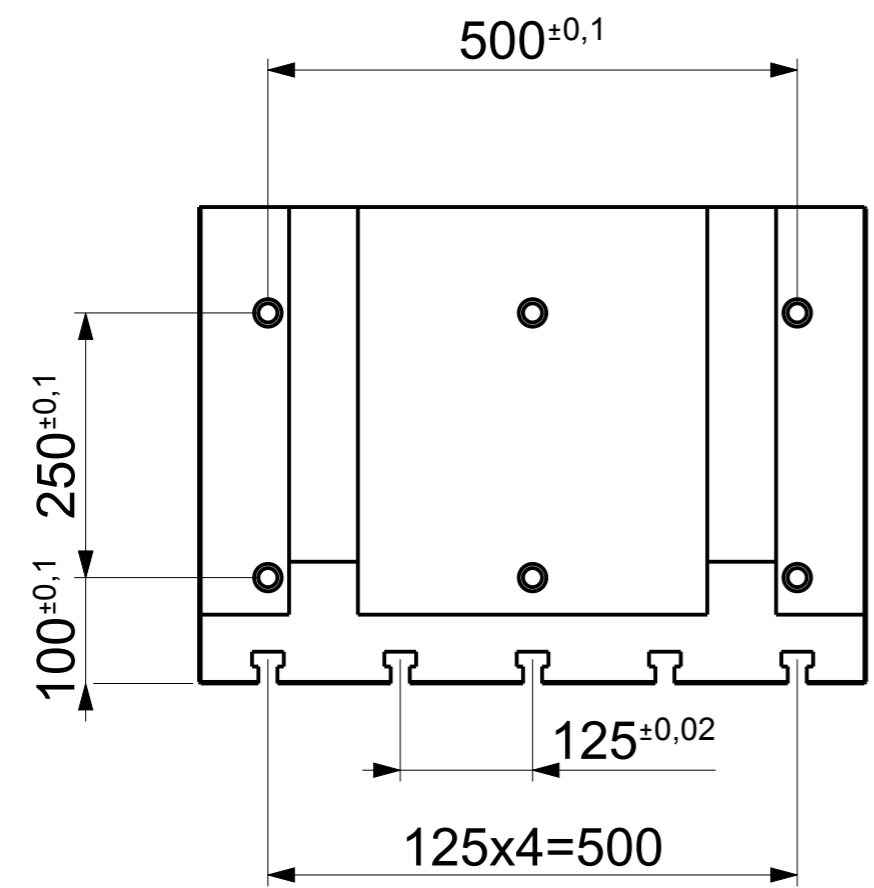

\square 0,02/300

\perp 0,02/300 A

ANGLE PLATE - T SLOT
 Art.No.FG/WH/ANGPL/ANT18NP003
 Model No. APT/SQ/630630-18