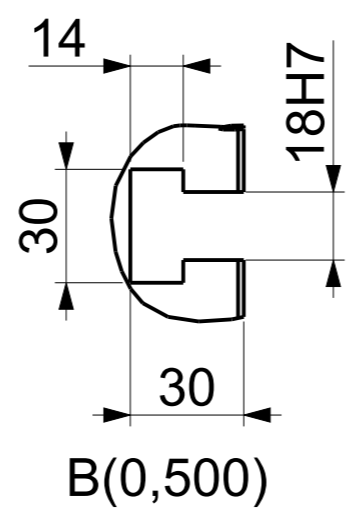

\square 0,02/300

\perp 0,02/300 A

ANGLE PLATE - T SLOT
 Art.No.FG/WH/ANGPL/ANT18NP003
 Model No. APT/SQ/630630-18