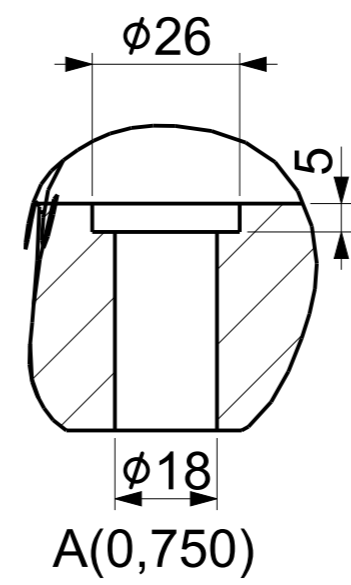

\square 0,02/300

\perp 0,02/300 A

ANGLE PLATE - T SLOT
 Art.No.FG/WH/ANGPL/ANT18NP003
 Model No. APT/SQ/630630-18