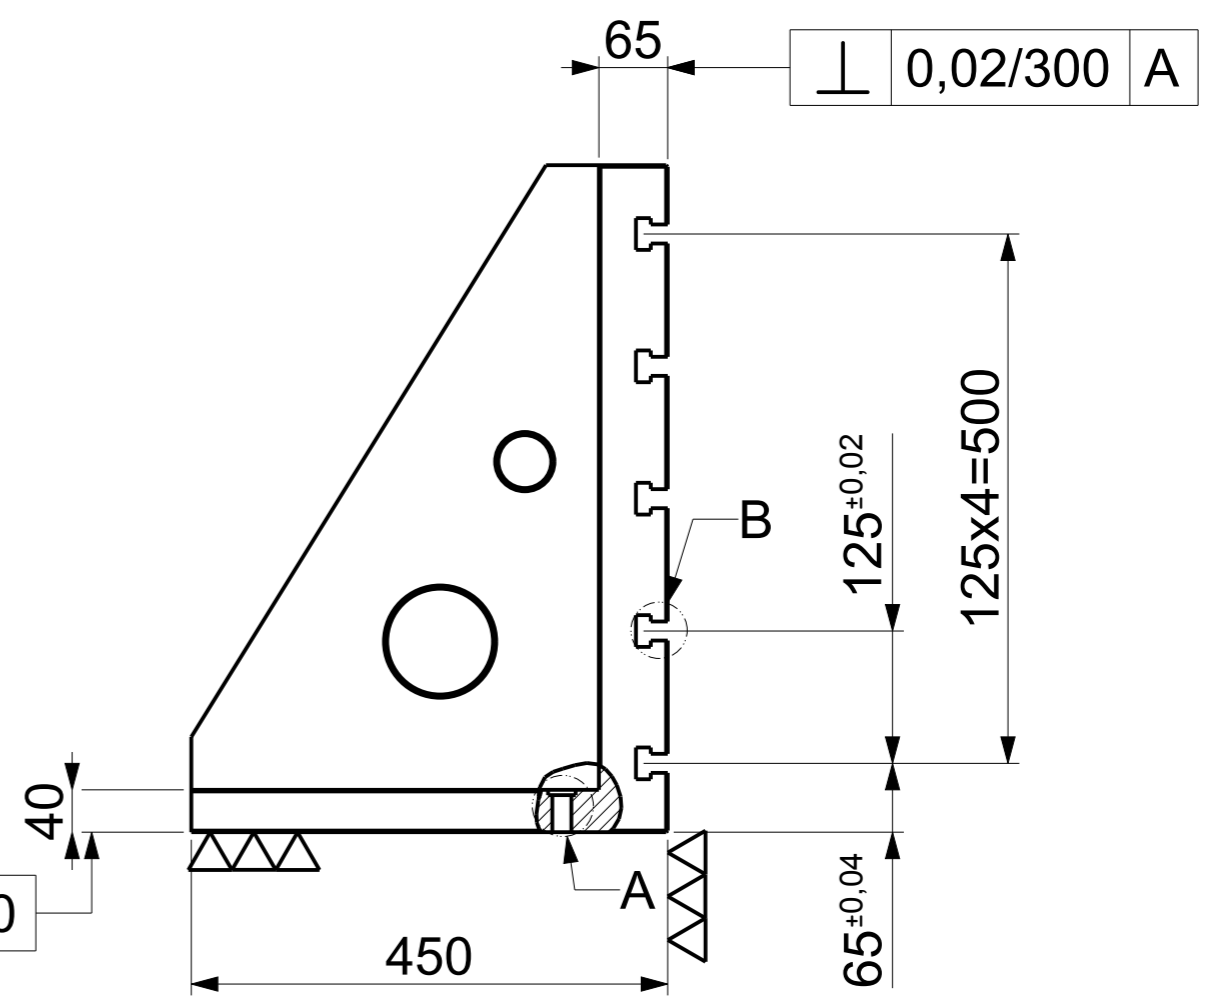

\square 0,02/300

\perp 0,02/300 A

ANGLE PLATE - T SLOT
 Art.No.FG/WH/ANGPL/ANT18NP003
 Model No. APT/SQ/630630-18