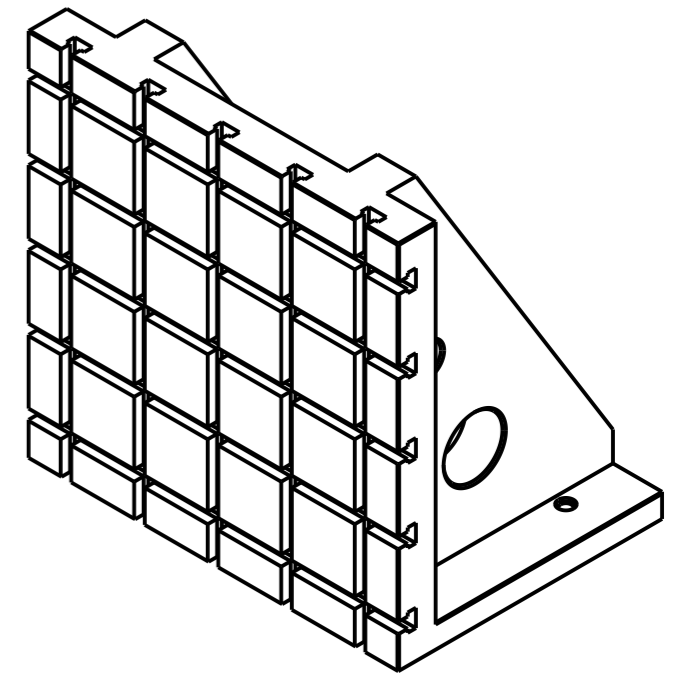

\square 0,02/300

\perp 0,02/300 A

ANGLE PLATE - T SLOT
 Art.No.FG/WH/ANGPL/ANT18NP003
 Model No. APT/SQ/630630-18