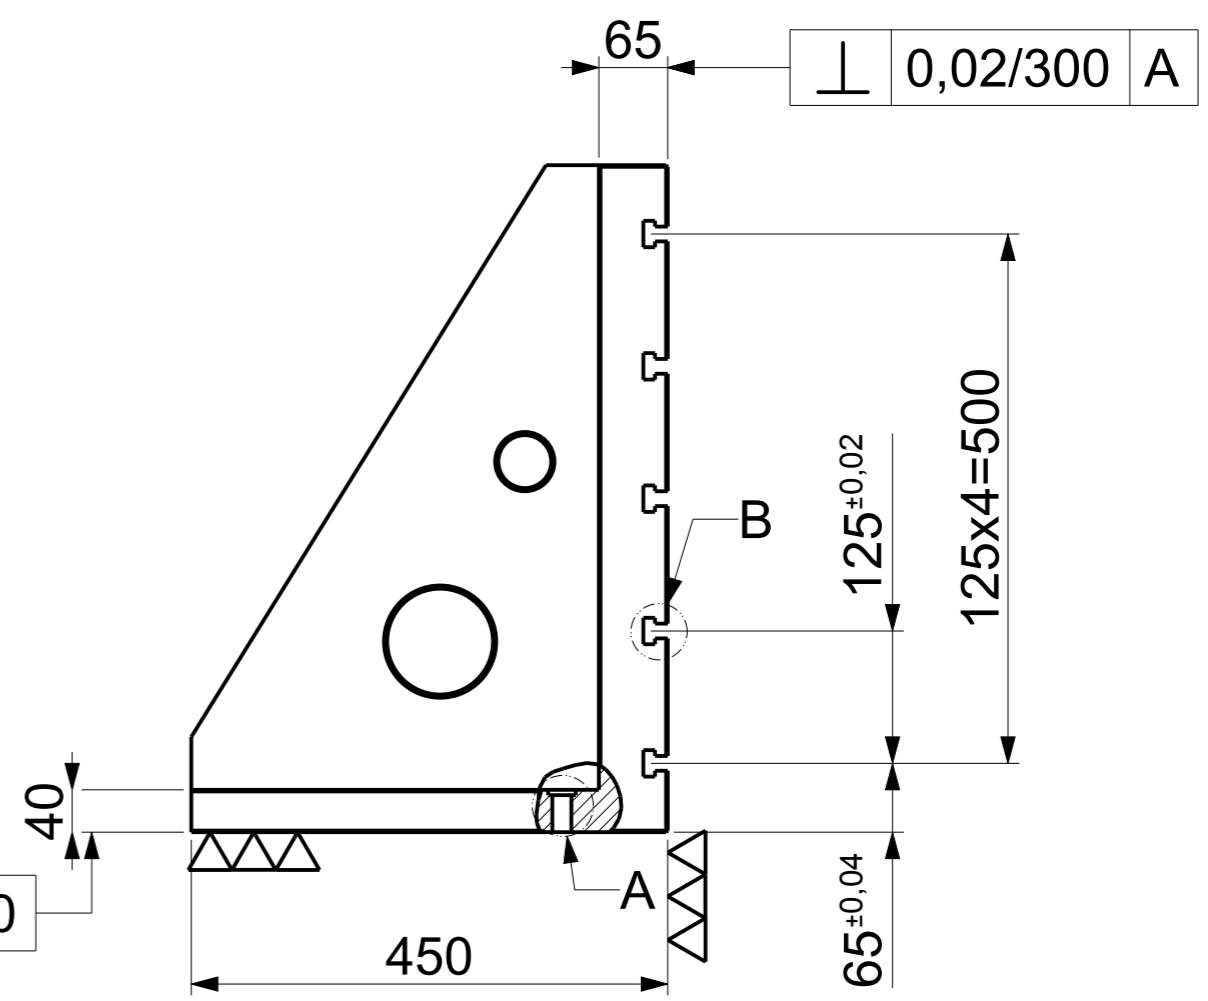

$\square$  0,02/300

**ANGLE PLATE - T SLOT**  
 Art.No.FG/WH/ANGPL/ANT14NP003  
 Model No. APT/SQ/630630-14