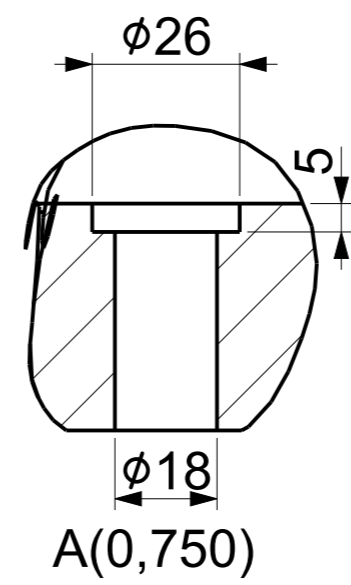

$\square$  0,02/300

**ANGLE PLATE - T SLOT**  
 Art.No.FG/WH/ANGPL/ANT14NP003  
 Model No. APT/SQ/630630-14