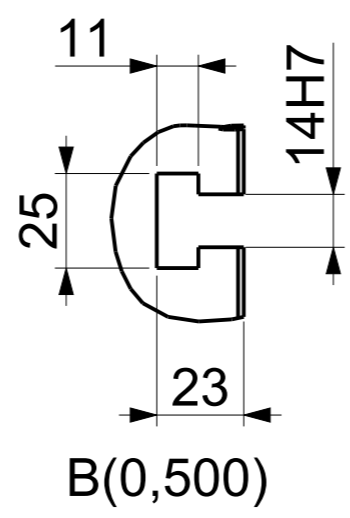

$\square$  0,02/300

**ANGLE PLATE - T SLOT**  
 Art.No.FG/WH/ANGPL/ANT14NP003  
 Model No. APT/SQ/630630-14