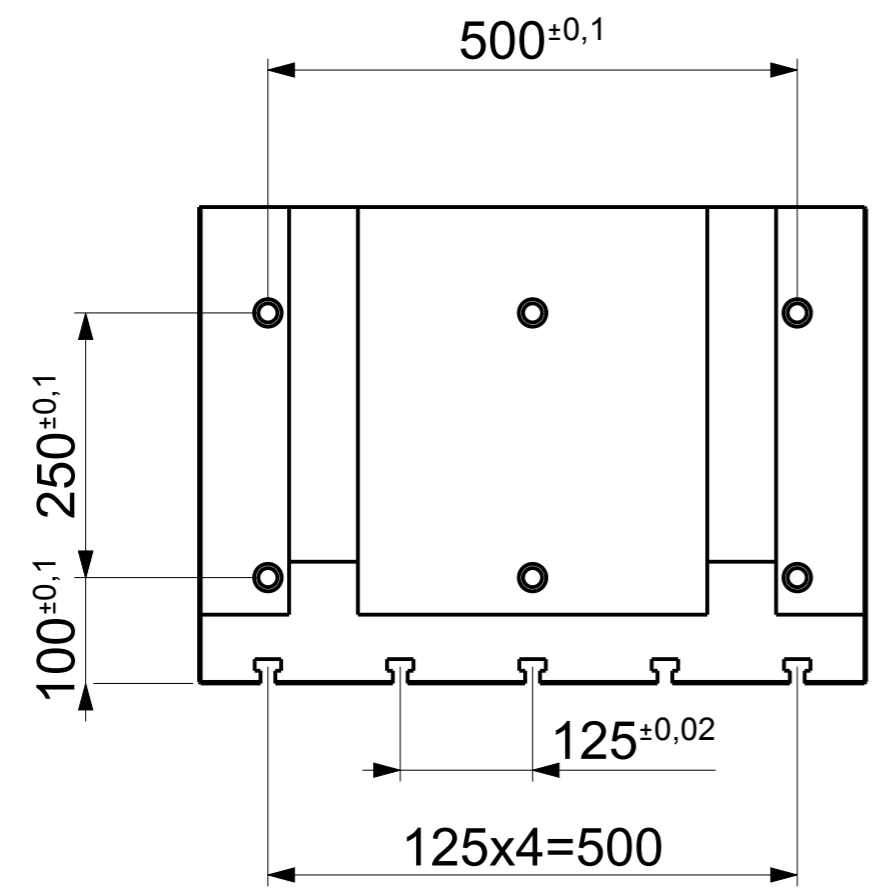

$\square$  0,02/300

**ANGLE PLATE - T SLOT**  
 Art.No.FG/WH/ANGPL/ANT14NP003  
 Model No. APT/SQ/630630-14