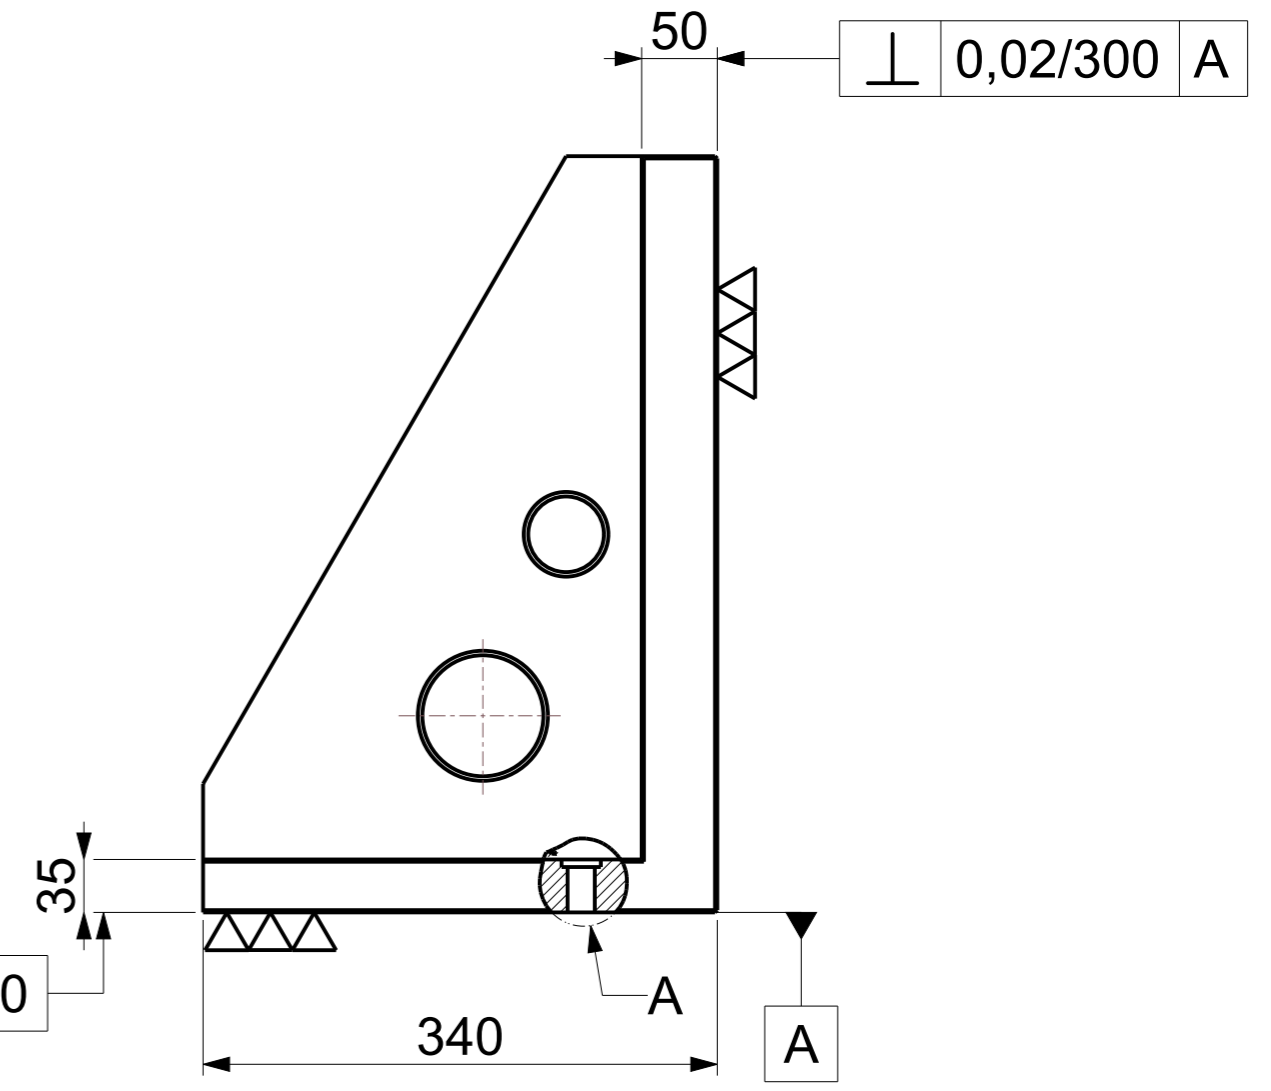

\square 0,02/300

ANGLE PLATE - PLAIN
 Art.No.FG/WH/ANGPL/ANPLNNP002
 Model No. APP/SQ/500500